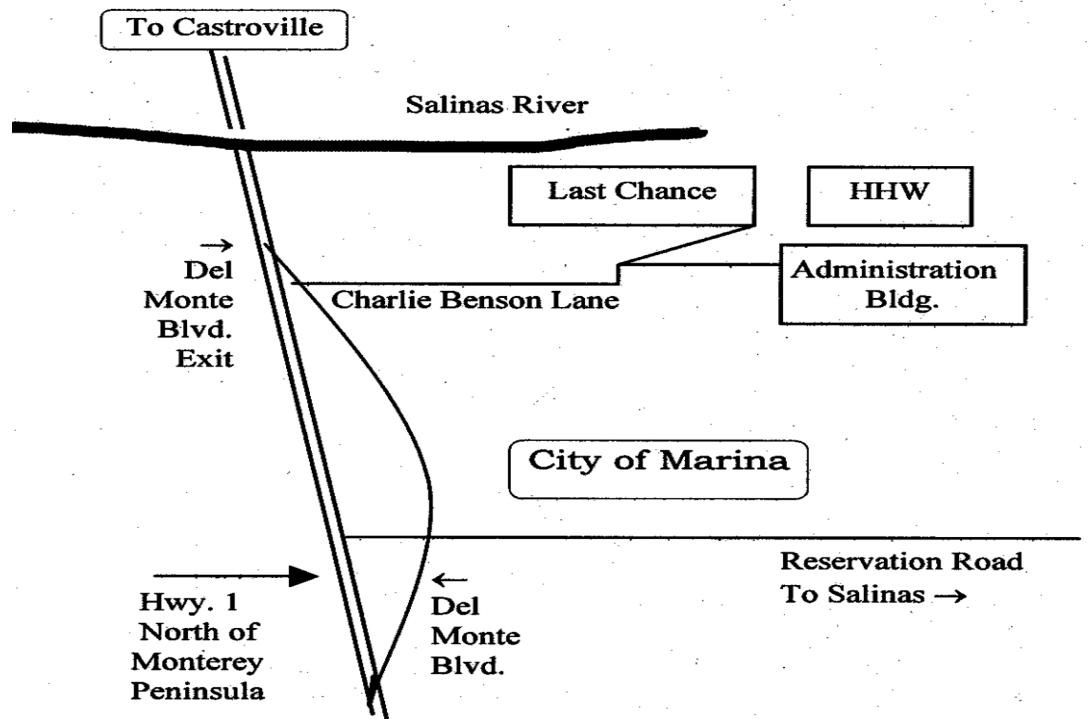

Directions and Map
for the Monterey Regional Waste Management District
14201 Del Monte Blvd., Marina, CA 93933
(831)384-5313

Directions:

From Hwy. 1, take the Del Monte Blvd. Exit *north* of Marina. Turn right onto Del Monte Ave. and make the first left into the Monterey Regional Environmental Park and onto a tree lined road called Charlie Benson Drive. Proceed about 1 mile to the first stop sign and turn left for the Administration building (first parking lot), Recycling Bins, (second drive), and Last Chance Mercantile and Household Hazardous Waste Facility.